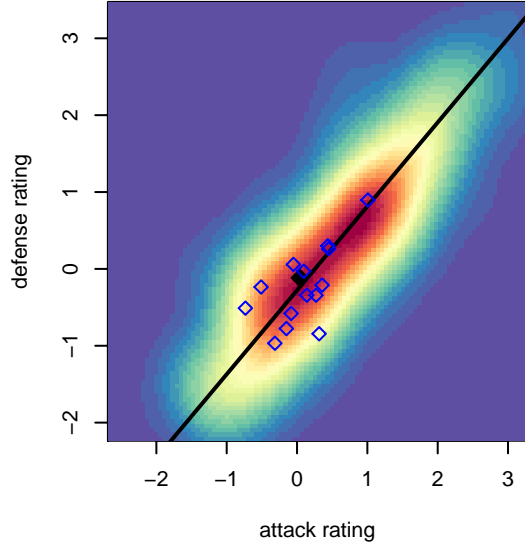

# ETFC Chelsea Red G05

Eugene Timbers FC  
 Eugene, OR  
 G05 total strength=789  
 attack=1.04 defense=0.89  
 fall league = PTT G05 Div 1 Red NW  
 spr league = Spr OYS G05 Div 1 White

alt names used:  
 ETFC 05G Chelsea Red  
 ETFC 05G Chelsea Red  
 EUGENETIMBERS FC ETFC 05 G CHELSEA  
 ETFC 05G Chelsea Red

Venues played:  
 2017 Oswego Nike Cup Silver White U13  
 2017 PTT G05 Division 1 Red NW  
 2017 OYS PTT Presidents Cup G05  
 2017 Spr OYS G05 Division 1 White

**ETFC Chelsea Red G05**  
 Dots are actual minus expected GF (blue circles) and GA (red triangles).  
 Blue line is smoothed change in attack strength. Red is smoothed change in defense strength.

**attack and defense variance (black dot)  
relative to other teams  
and top 10 in region**

**attack and defense rating  
relative to others at age  
and all opponents in last 13 months**

**Performance relative to 13 month average**