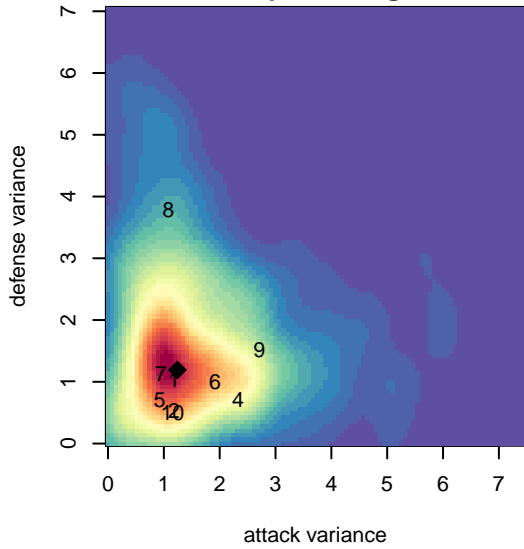

# ETFC Chelsea Red G05

Eugene Timbers FC  
 Eugene, OR  
 G05 total strength=789  
 attack=1.04 defense=0.89  
 fall league = PTT G05 Div 1 Red NW  
 spr league = Spr OYS G05 Div 1 White

alt names used:  
 ETFC 05G Chelsea Red  
 ETFC 05G Chelsea Red  
 EUGENETIMBERS FC ETFC 05 G CHELSEA  
 ETFC 05G Chelsea Red

Venues played:  
 2017 Oswego Nike Cup Silver White U13  
 2017 PTT G05 Division 1 Red NW  
 2017 OYS PTT Presidents Cup G05  
 2017 Spr OYS G05 Division 1 White

**ETFC Chelsea Red G05**  
 Dots are actual minus expected GF (blue circles) and GA (red triangles).  
 Blue line is smoothed change in attack strength. Red is smoothed change in defense strength.

**attack and defense variance (black dot)  
relative to other teams  
and top 10 in region**

**attack and defense rating  
relative to others at age  
and all opponents in last 13 months**

**Performance relative to 13 month average**