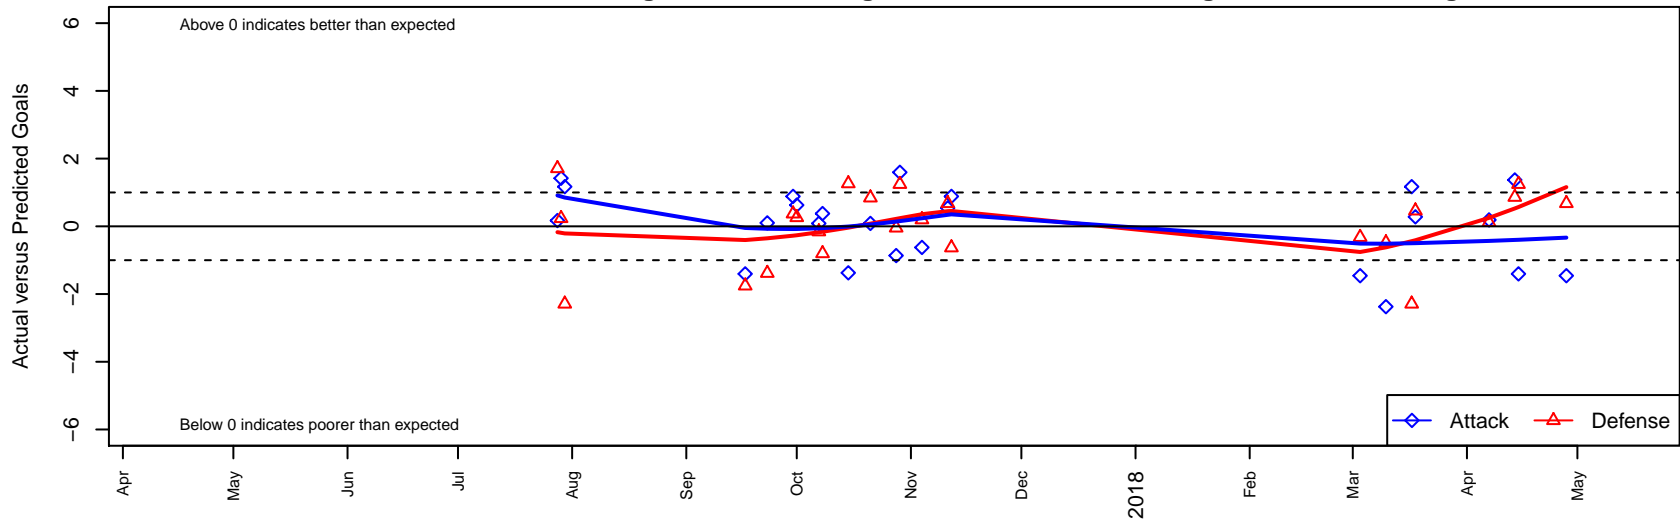

# ETFC Chelsea Red G05

Eugene Timbers FC  
 Eugene, OR  
 G05 total strength=789  
 attack=1.04 defense=0.89  
 fall league = PTT G05 Div 1 Red NW  
 spr league = Spr OYS G05 Div 1 White

alt names used:  
 ETFC 05G Chelsea Red  
 ETFC 05G Chelsea Red  
 EUGENETIMBERS FC ETFC 05 G CHELSEA  
 ETFC 05G Chelsea Red

Venues played:  
 2017 Oswego Nike Cup Silver White U13  
 2017 PTT G05 Division 1 Red NW  
 2017 OYS PTT Presidents Cup G05  
 2017 Spr OYS G05 Division 1 White

**ETFC Chelsea Red G05**  
 Dots are actual minus expected GF (blue circles) and GA (red triangles).  
 Blue line is smoothed change in attack strength. Red is smoothed change in defense strength.

**attack and defense variance (black dot)  
relative to other teams  
and top 10 in region**

**attack and defense rating  
relative to others at age  
and all opponents in last 13 months**

**Performance relative to 13 month average**