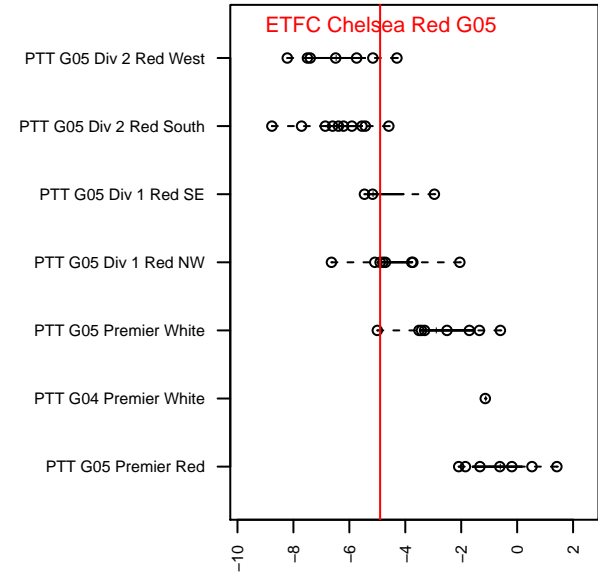

# ETFC Chelsea Red G05

Eugene Timbers FC  
 Eugene, OR  
 G05 total strength=789  
 attack=1.04 defense=0.89  
 fall league = PTT G05 Div 1 Red NW  
 spr league = Spr OYS G05 Div 1 White

alt names used:  
 ETFC 05G Chelsea Red  
 ETFC 05G Chelsea Red  
 EUGENETIMBERS FC ETFC 05 G CHELSEA  
 ETFC 05G Chelsea Red

Venues played:  
 2017 Oswego Nike Cup Silver White U13  
 2017 PTT G05 Division 1 Red NW  
 2017 OYS PTT Presidents Cup G05  
 2017 Spr OYS G05 Division 1 White

**ETFC Chelsea Red G05**  
 Dots are actual minus expected GF (blue circles) and GA (red triangles).  
 Blue line is smoothed change in attack strength. Red is smoothed change in defense strength.

**attack and defense variance (black dot)  
relative to other teams  
and top 10 in region**

**attack and defense rating  
relative to others at age  
and all opponents in last 13 months**

**Performance relative to 13 month average**